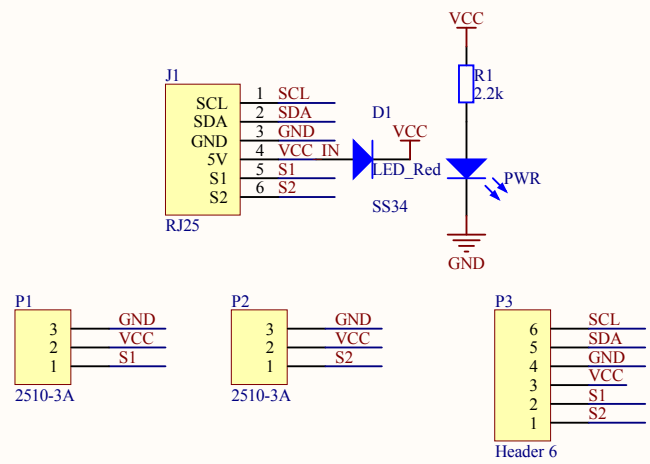

1

2

3

4

A

A

B

B

C

C

D

D

Title: Me-RJ25 Adapter V2.1

Date: 2014/5/24 Time: 12:24:21

1

2